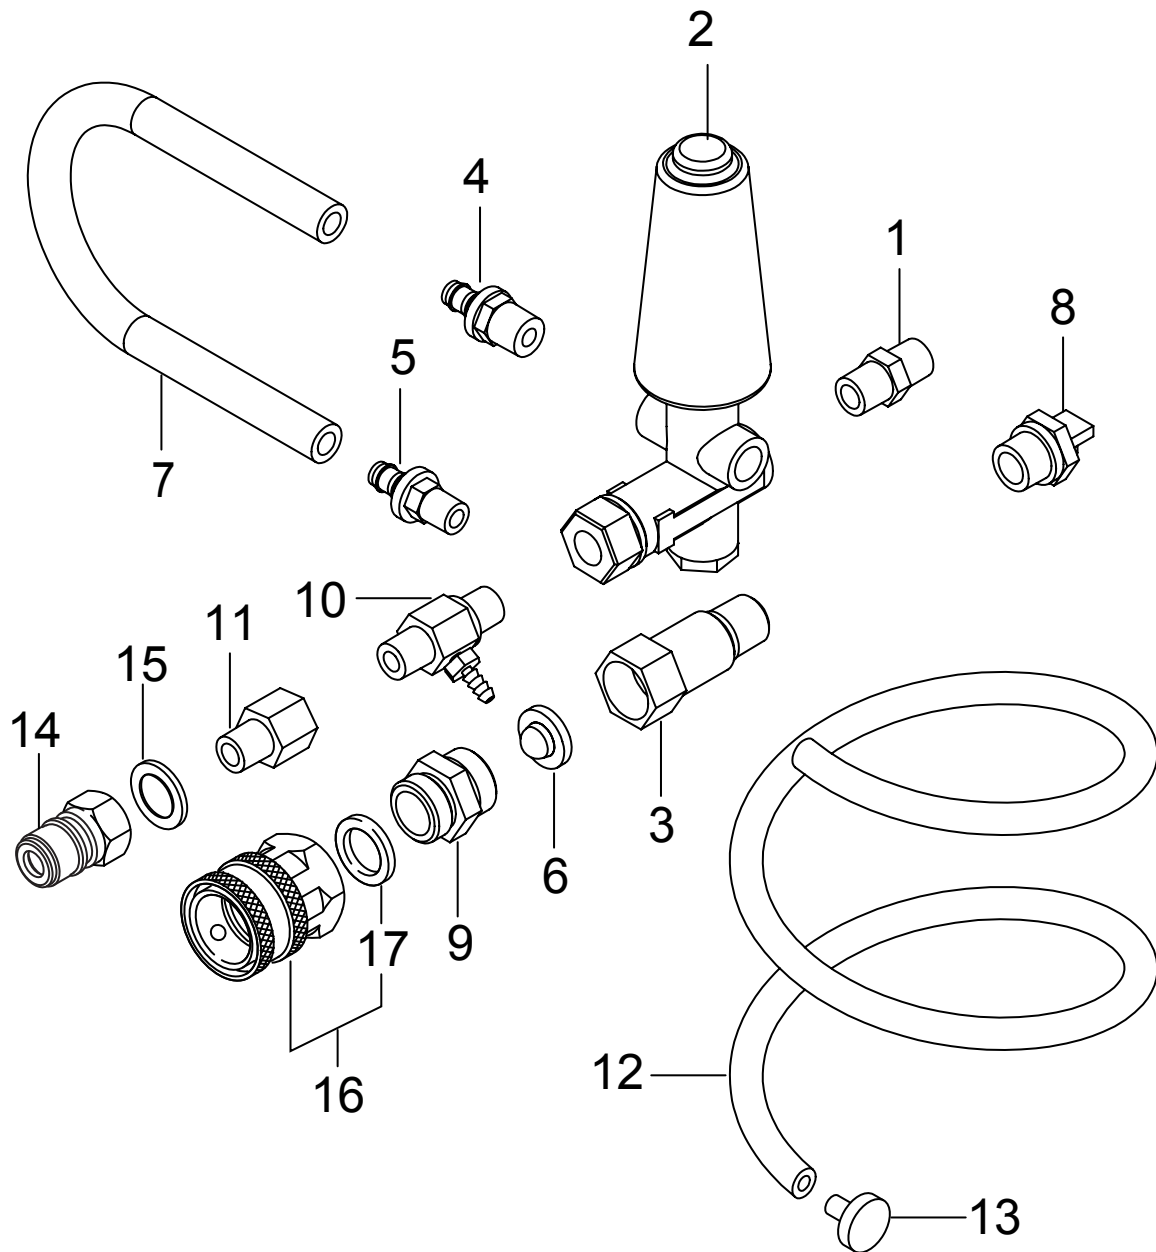

Pos.	Réf article	Qté	Désignation	Notes
1	31000785	1	ECROU DE GRAISSAGE HP 6MPX6MP	
2	31000807	1	VANNE BY-PASS 4500 PSI W/EZ	
3	31000801	1	RACCORD D ENTREE D EAU COURTE 1/2 INCH	
4	31000796	1	RACCORD MALE 3/8MPTX3/8	
5	31000795	1	RACCORD MALE 1/4MPTX3/8	
6	31000802	1	JOINT	
7	31000798	1	SERRE CABLE 3/8 INCH X 18 INCH	
8	31000790	1	THERMO VALVE 1/2	[1]
9	31000806	1	RACCORD 3/4-14BPX3/4GH	
10	31000784	1	RACCORD DETERGENT 3 TO 5 GMP	
11	31000787	1	ADAPTATEUR 3/8 BSPPX3/8 FPT	
12	106408243	1	TUBE TRANSPARENT DE 5M 1/4INCH	
13	6400240	1	CRÉPINE D'ASPIRATION	
14	1600493	1	RACCORD RAPIDE MALE HP EN 3/8	
15	1801075	1	ANNEAU DE JOINT	
16	1602945	1	RACCORD RAPIDE NITO 3/4"F	
17	3001237	1	JOINT	

Part Notes:

1. [1] - TSB-PPW-2015-004 Thermal Dump Valve 31000790 POSEIDON 5-51PE+ 5-64PE+
   DE TSB-PPW-2015-004 POSEIDON 5-51PE+, 5-64PE+,31000790, thermisches Ablassventil