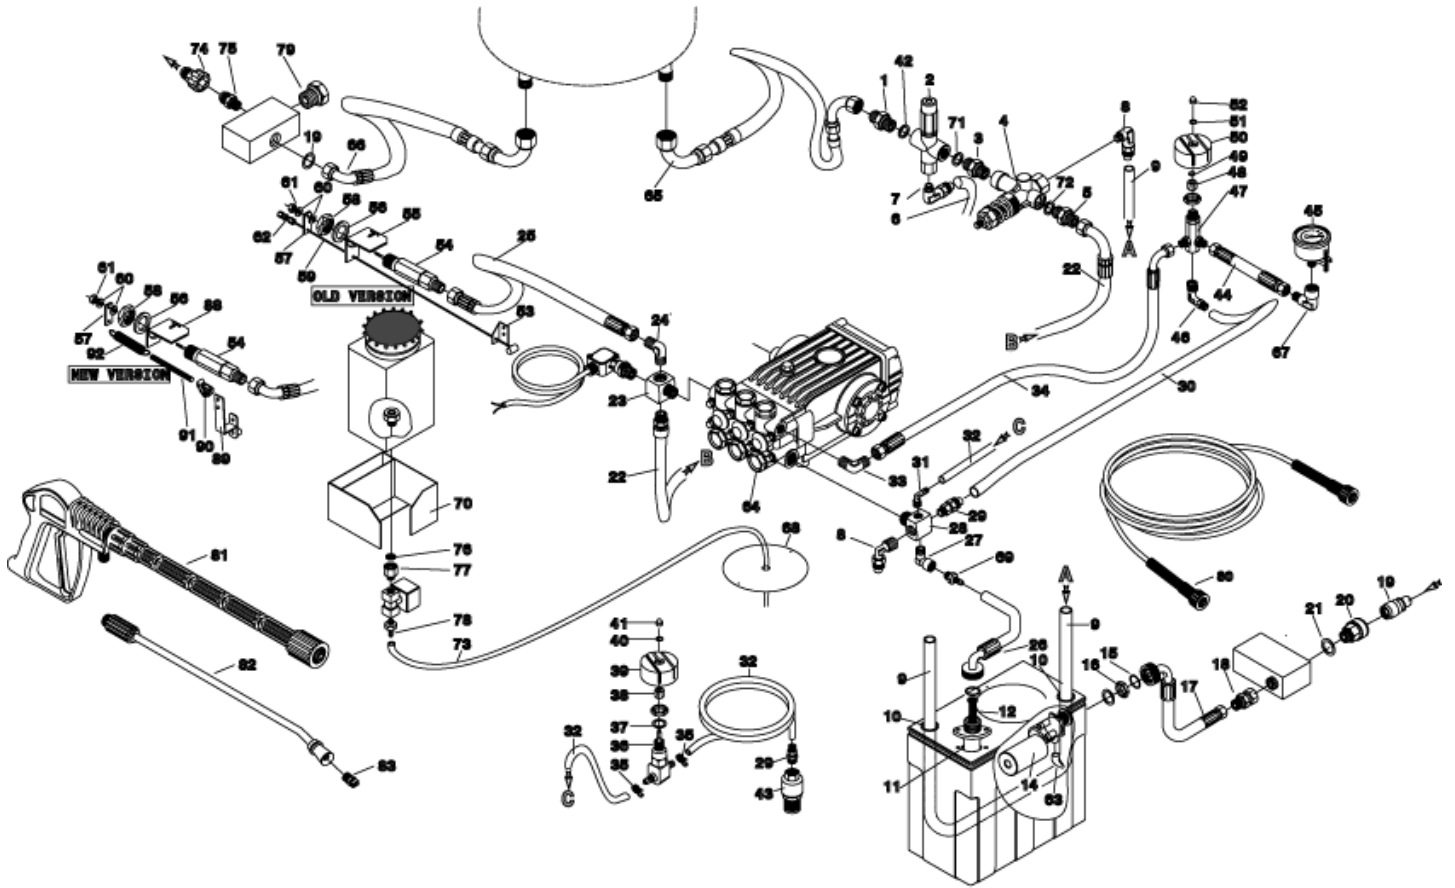

Ref. K	Part N.	Customer Part N.	Description	Qty	Validity:		Price
					From	To	
0092	MLML06184		RESSORT TR145 D. 14 X40 F.2	1,00			--